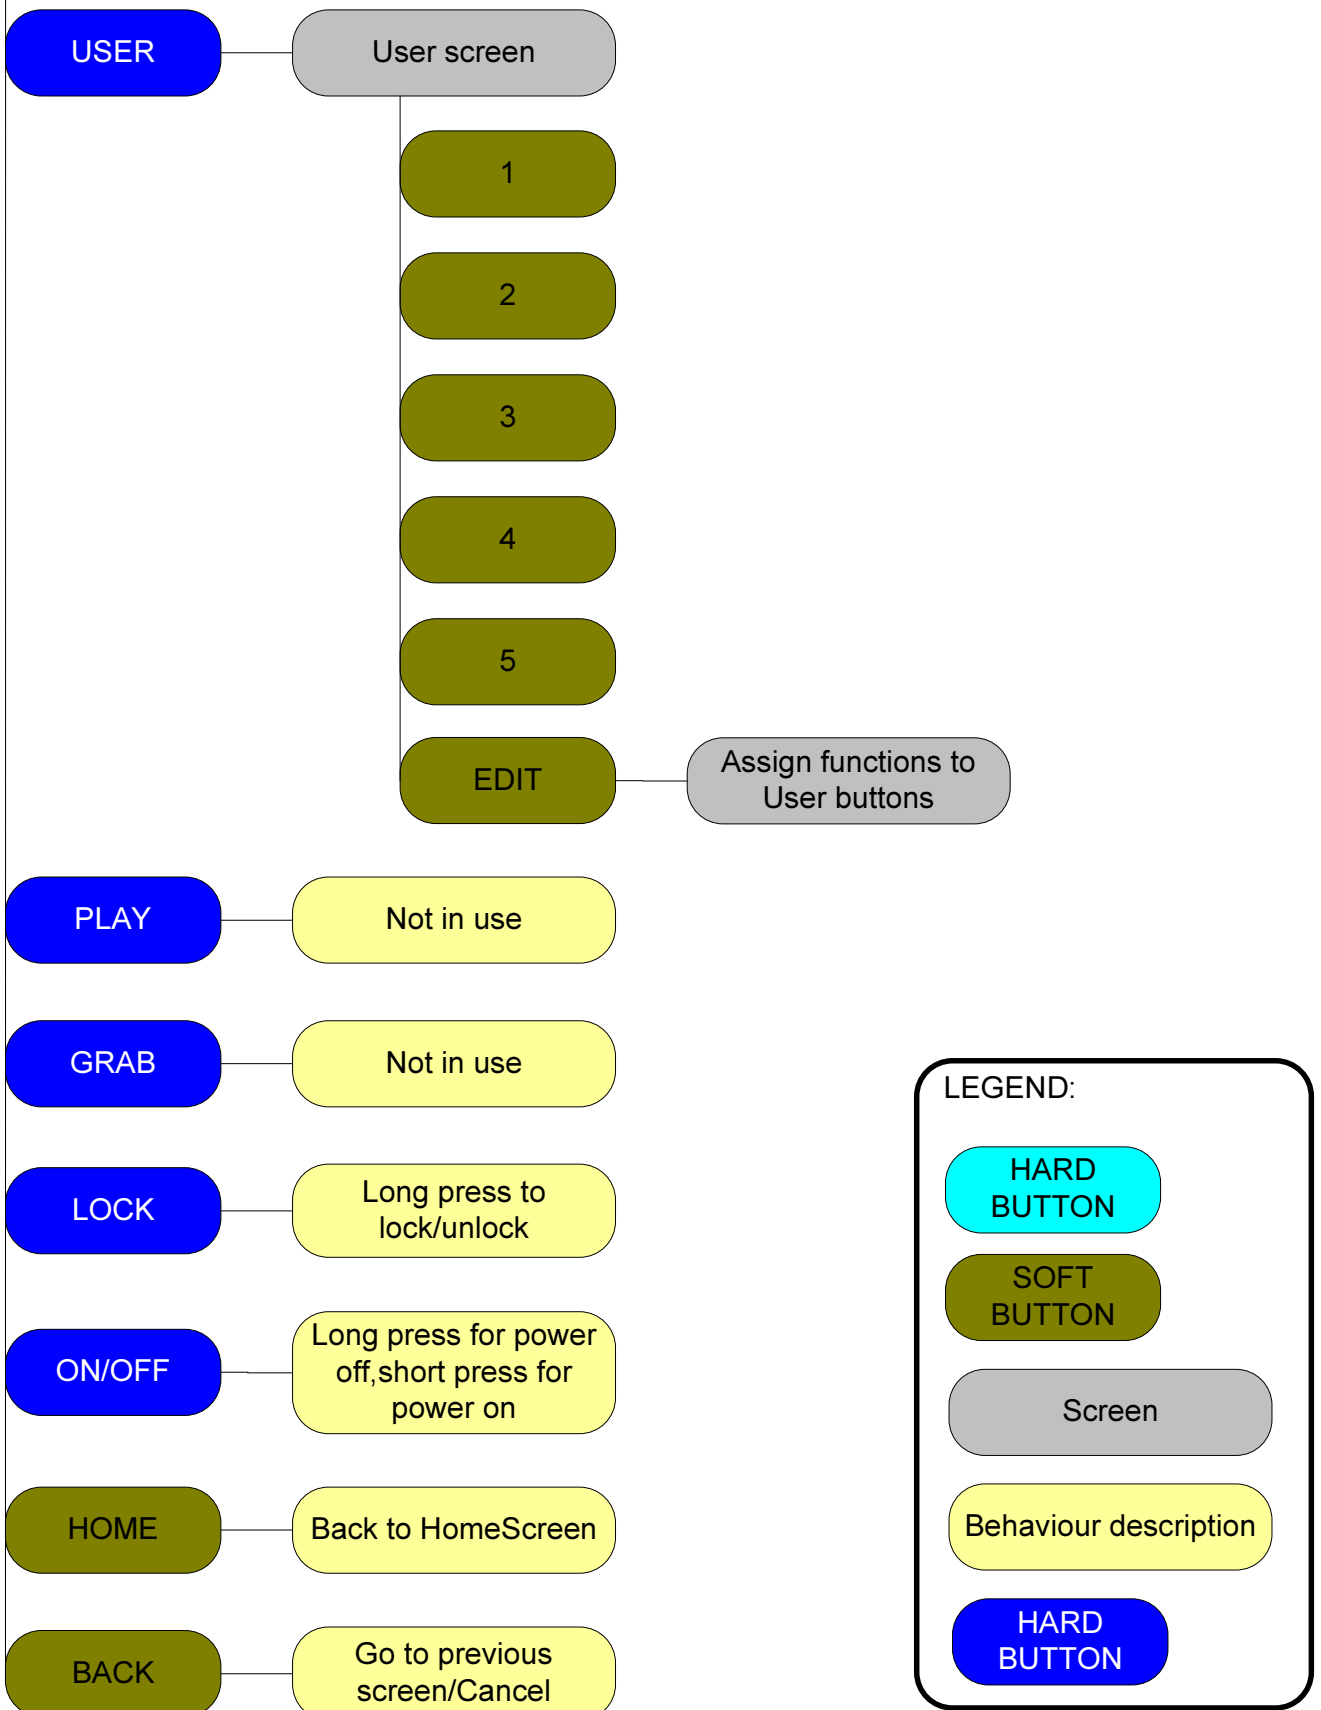

ALEXA UI Structure Version 1.0

* When Sensor is linked to Rec out, list is not displayed!