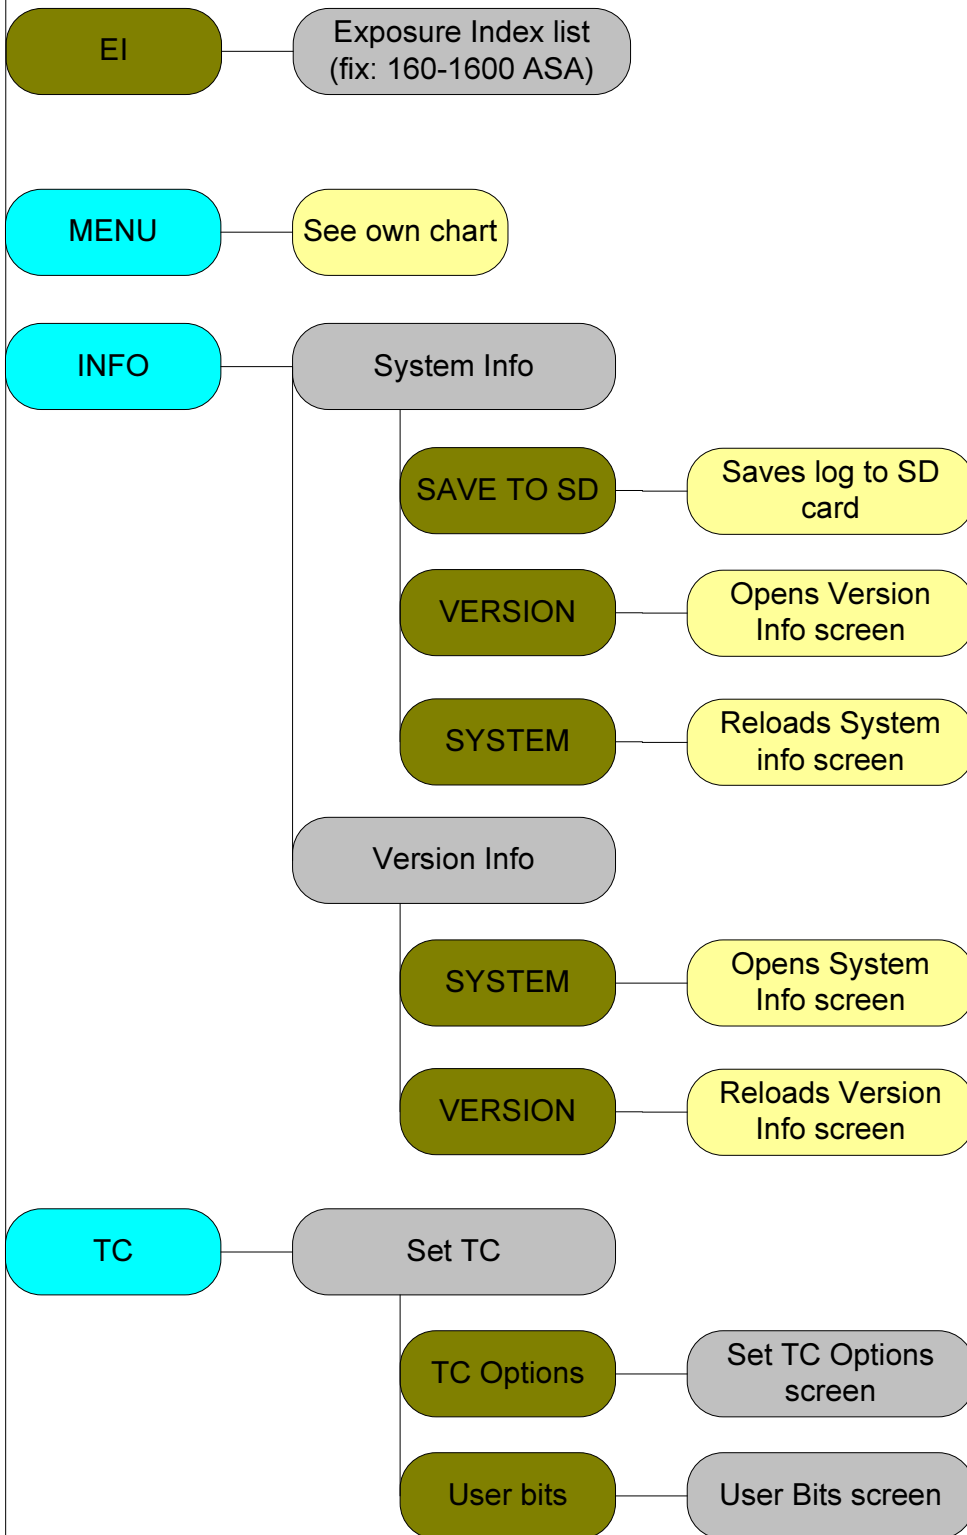

ALEXA UI Structure Version 1.0

* When Sensor is linked to Rec out, list is not displayed!