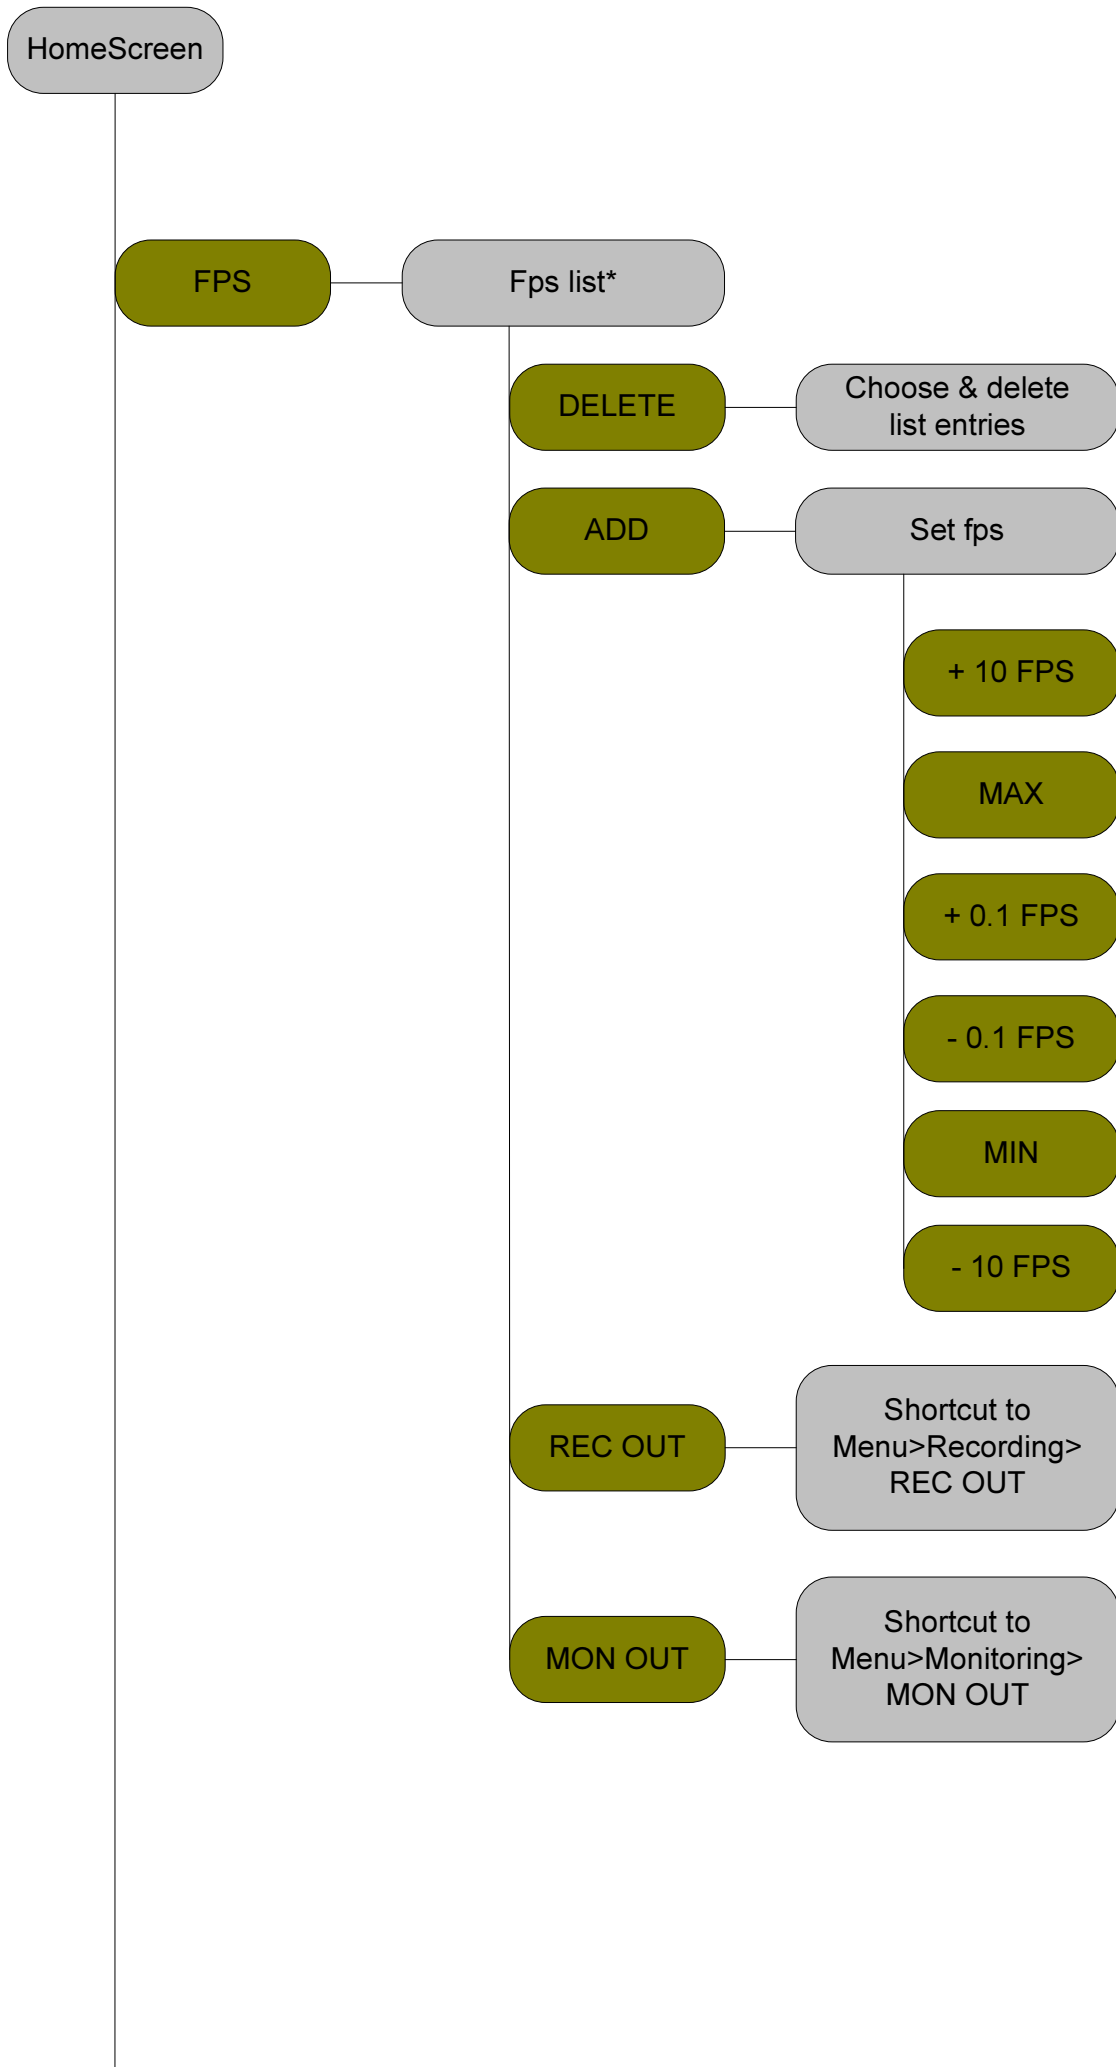

ALEXA UI Structure Version 1.0

* When Sensor is linked to Rec out, list is not displayed!