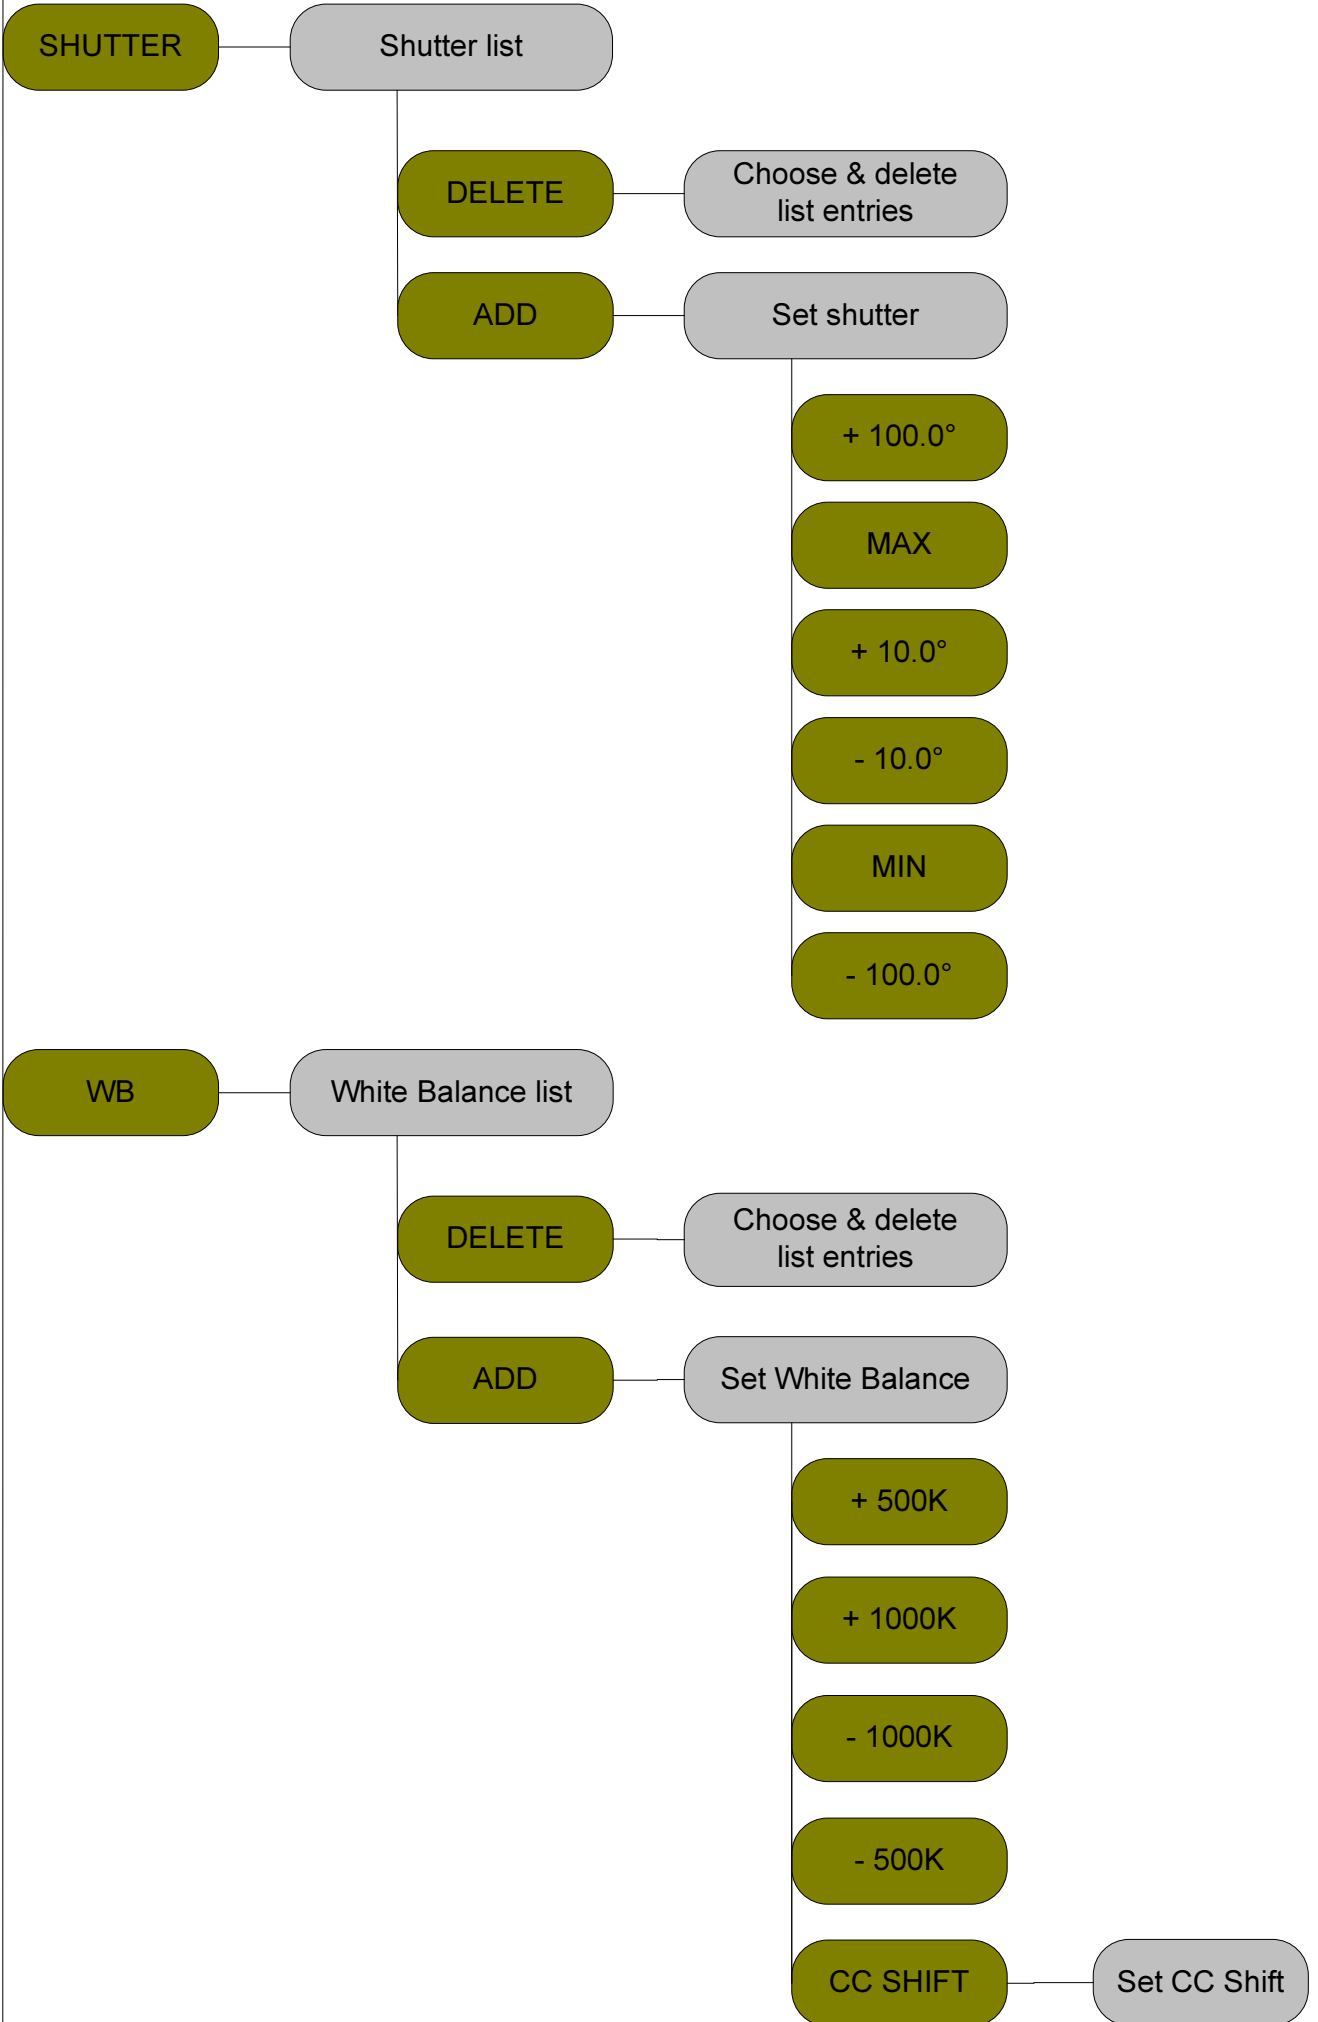

ALEXA UI Structure Version 1.0

* When Sensor is linked to Rec out, list is not displayed!